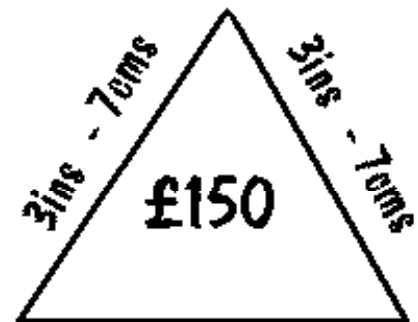

DIAGRAM OF SHAPES

All edges must
be cut with
scissors

Protractor size

3ins - 7cms

NB - These are
suggested
dimensions
- adopt either
ins. or cms.,
not both!

Set square size