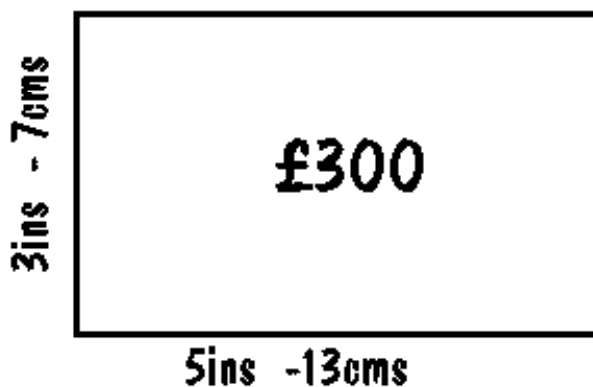

DIAGRAM OF SHAPES

All edges must
be cut with
scissors

Protractor size

3ins - 7cms

NB - These are
suggested
dimensions
- adopt either
ins. or cms.,
not both!

Set square size